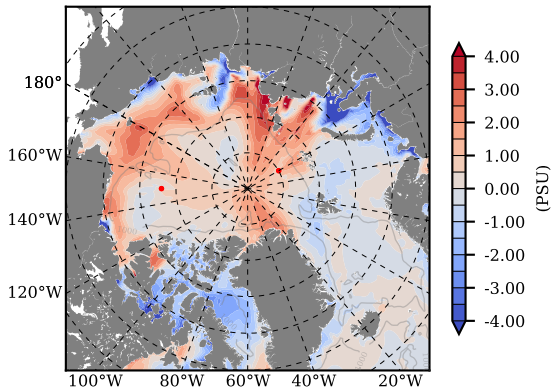

BCTTWINERA5SSNVC mean Temp diff with init. state over 1998
@ depth 0 m

BCTTWINERA5SSNVC mean Temp diff with init. state over 1998
@ depth 97 m

BCTTWINERA5SSNVC mean Sal diff with init. state over 1998
@ depth 0 m

BCTTWINERA5SSNVC mean Sal diff with init. state over 1998
@ depth 97 m