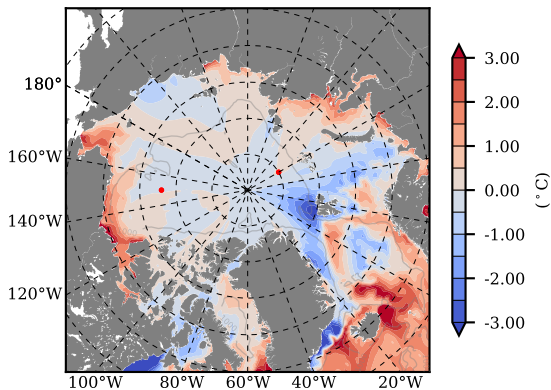

BCTTWINERA5SSNVC mean Temp diff with init. state over 1998
@ depth 0 m

BCTTWINERA5SSNVC mean Temp diff with init. state over 1998
@ depth 97 m

BCTTWINERA5SSNVC mean Sal diff with init. state over 1998
@ depth 0 m

BCTTWINERA5SSNVC mean Sal diff with init. state over 1998
@ depth 97 m