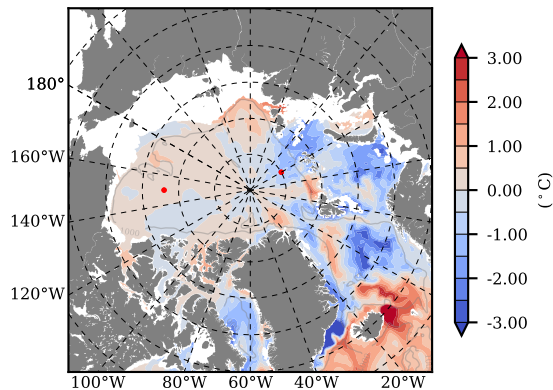

BCTTWINERA5SSNVC mean Temp diff with init. state over 1998
@ depth 0 m

BCTTWINERA5SSNVC mean Temp diff with init. state over 1998
@ depth 97 m

BCTTWINERA5SSNVC mean Sal diff with init. state over 1998
@ depth 0 m

BCTTWINERA5SSNVC mean Sal diff with init. state over 1998
@ depth 97 m