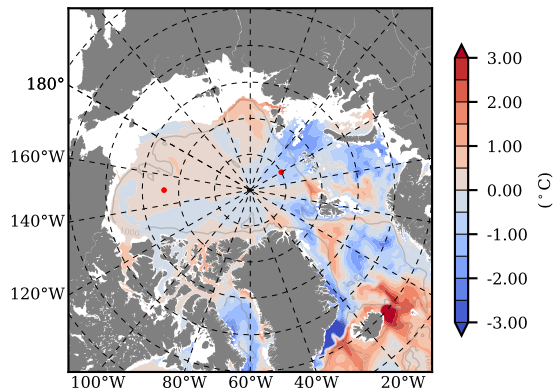

BCTTWINERA5SSNVC mean Temp diff with init. state over 1999
@ depth 0 m

BCTTWINERA5SSNVC mean Temp diff with init. state over 1999
@ depth 97 m

BCTTWINERA5SSNVC mean Sal diff with init. state over 1999
@ depth 0 m

BCTTWINERA5SSNVC mean Sal diff with init. state over 1999
@ depth 97 m