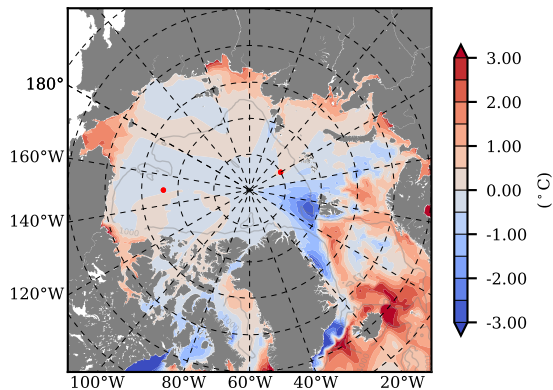

BCTTWINERA5SSNVC mean Temp diff with init. state over 1999
@ depth 0 m

BCTTWINERA5SSNVC mean Temp diff with init. state over 1999
@ depth 97 m

BCTTWINERA5SSNVC mean Sal diff with init. state over 1999
@ depth 0 m

BCTTWINERA5SSNVC mean Sal diff with init. state over 1999
@ depth 97 m