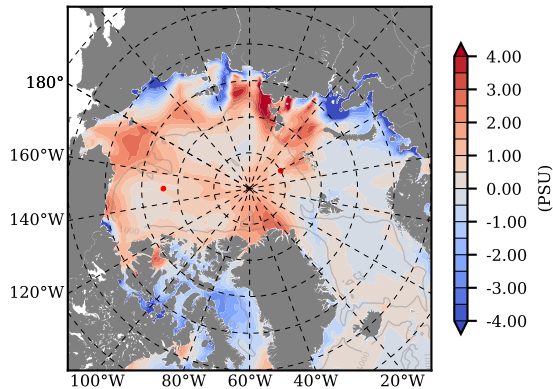

BCTTWINERA5SSNVC mean Temp diff with init. state over 1999
@ depth 0 m

BCTTWINERA5SSNVC mean Temp diff with init. state over 1999
@ depth 97 m

BCTTWINERA5SSNVC mean Sal diff with init. state over 1999
@ depth 0 m

BCTTWINERA5SSNVC mean Sal diff with init. state over 1999
@ depth 97 m