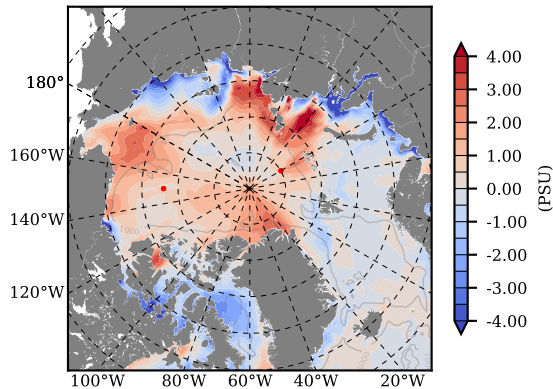

BCTTWINERA5SSNVC mean Temp diff with init. state over 2000
@ depth 0 m

BCTTWINERA5SSNVC mean Temp diff with init. state over 2000
@ depth 97 m

BCTTWINERA5SSNVC mean Sal diff with init. state over 2000
@ depth 0 m

BCTTWINERA5SSNVC mean Sal diff with init. state over 2000
@ depth 97 m