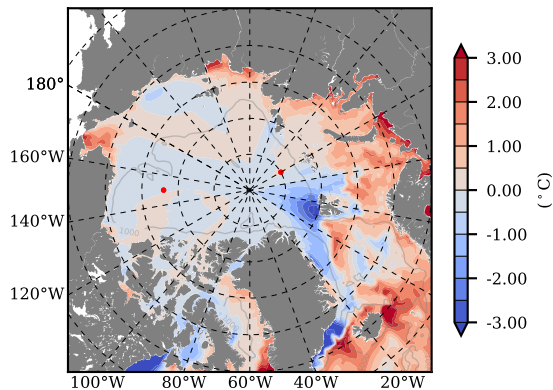

BCTTWINERA5SSNVC mean Temp diff with init. state over 2000
@ depth 0 m

BCTTWINERA5SSNVC mean Temp diff with init. state over 2000
@ depth 97 m

BCTTWINERA5SSNVC mean Sal diff with init. state over 2000
@ depth 0 m

BCTTWINERA5SSNVC mean Sal diff with init. state over 2000
@ depth 97 m