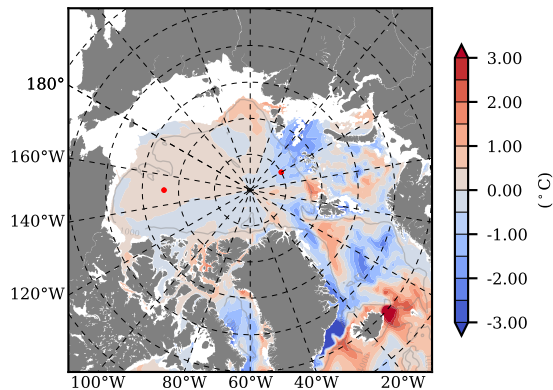

BCTTWINERA5SSNVC mean Temp diff with init. state over 2000
@ depth 0 m

BCTTWINERA5SSNVC mean Temp diff with init. state over 2000
@ depth 97 m

BCTTWINERA5SSNVC mean Sal diff with init. state over 2000
@ depth 0 m

BCTTWINERA5SSNVC mean Sal diff with init. state over 2000
@ depth 97 m