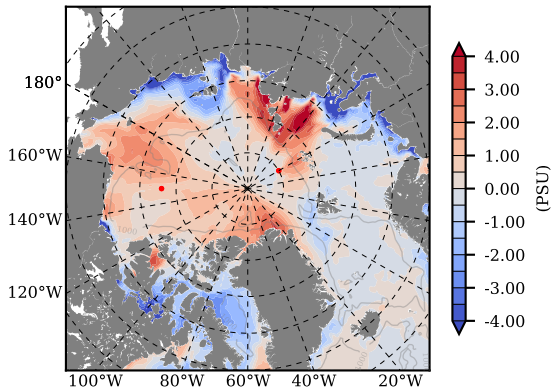

BCTTWINERA5SSNVC mean Temp diff with init. state over 2001  
@ depth 0 m

BCTTWINERA5SSNVC mean Temp diff with init. state over 2001  
@ depth 97 m

BCTTWINERA5SSNVC mean Sal diff with init. state over 2001  
@ depth 0 m

BCTTWINERA5SSNVC mean Sal diff with init. state over 2001  
@ depth 97 m