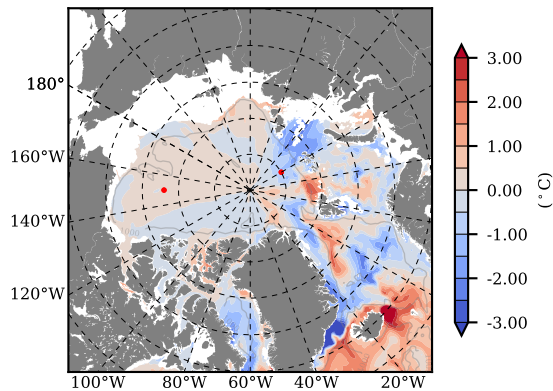

BCTTWINERA5SSNVC mean Temp diff with init. state over 2001  
@ depth 0 m

BCTTWINERA5SSNVC mean Temp diff with init. state over 2001  
@ depth 97 m

BCTTWINERA5SSNVC mean Sal diff with init. state over 2001  
@ depth 0 m

BCTTWINERA5SSNVC mean Sal diff with init. state over 2001  
@ depth 97 m