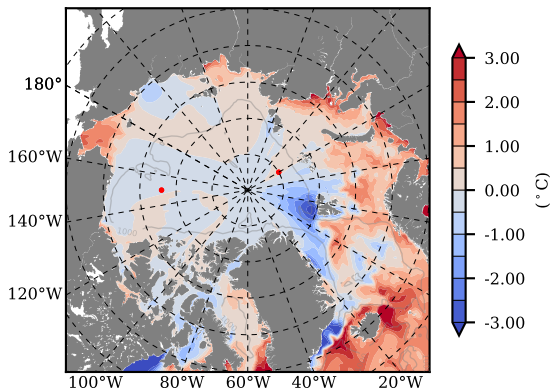

BCTTWINERA5SSNVC mean Temp diff with init. state over 2001  
@ depth 0 m

BCTTWINERA5SSNVC mean Temp diff with init. state over 2001  
@ depth 97 m

BCTTWINERA5SSNVC mean Sal diff with init. state over 2001  
@ depth 0 m

BCTTWINERA5SSNVC mean Sal diff with init. state over 2001  
@ depth 97 m