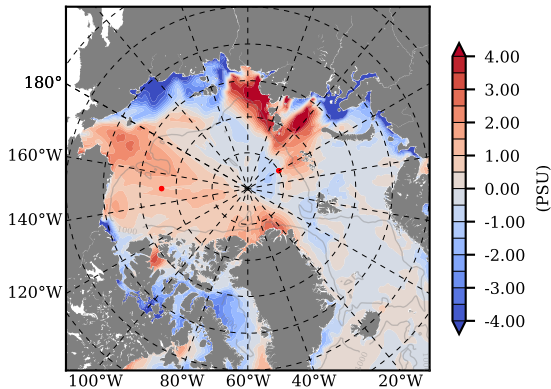

BCTTWINERA5SSNVC mean Temp diff with init. state over 2002
@ depth 0 m

BCTTWINERA5SSNVC mean Temp diff with init. state over 2002
@ depth 97 m

BCTTWINERA5SSNVC mean Sal diff with init. state over 2002
@ depth 0 m

BCTTWINERA5SSNVC mean Sal diff with init. state over 2002
@ depth 97 m