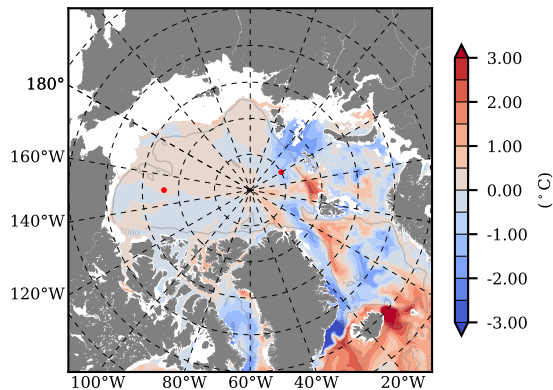

BCTTWINERA5SSNVC mean Temp diff with init. state over 2002
@ depth 0 m

BCTTWINERA5SSNVC mean Temp diff with init. state over 2002
@ depth 97 m

BCTTWINERA5SSNVC mean Sal diff with init. state over 2002
@ depth 0 m

BCTTWINERA5SSNVC mean Sal diff with init. state over 2002
@ depth 97 m