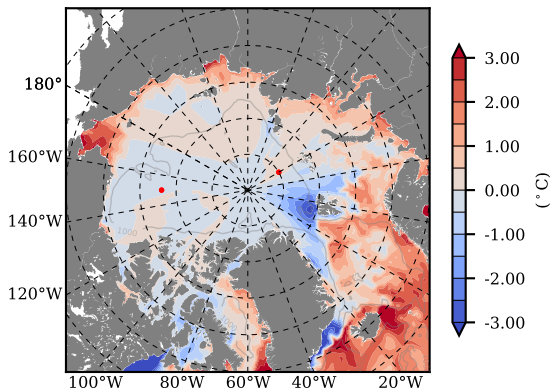

BCTTWINERA5SSNVC mean Temp diff with init. state over 2002
@ depth 0 m

BCTTWINERA5SSNVC mean Temp diff with init. state over 2002
@ depth 97 m

BCTTWINERA5SSNVC mean Sal diff with init. state over 2002
@ depth 0 m

BCTTWINERA5SSNVC mean Sal diff with init. state over 2002
@ depth 97 m