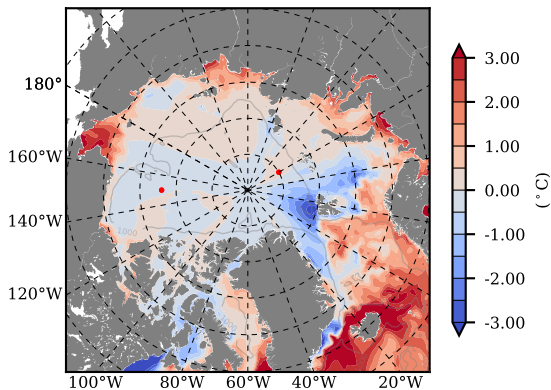

BCTTWINERA5SSNVC mean Temp diff with init. state over 2003
@ depth 0 m

BCTTWINERA5SSNVC mean Temp diff with init. state over 2003
@ depth 97 m

BCTTWINERA5SSNVC mean Sal diff with init. state over 2003
@ depth 0 m

BCTTWINERA5SSNVC mean Sal diff with init. state over 2003
@ depth 97 m