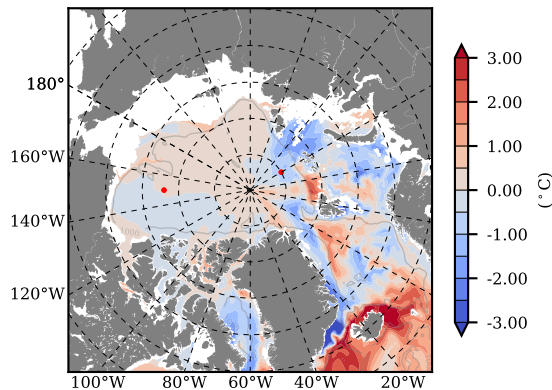

BCTTWINERA5SSNVC mean Temp diff with init. state over 2003
@ depth 0 m

BCTTWINERA5SSNVC mean Temp diff with init. state over 2003
@ depth 97 m

BCTTWINERA5SSNVC mean Sal diff with init. state over 2003
@ depth 0 m

BCTTWINERA5SSNVC mean Sal diff with init. state over 2003
@ depth 97 m