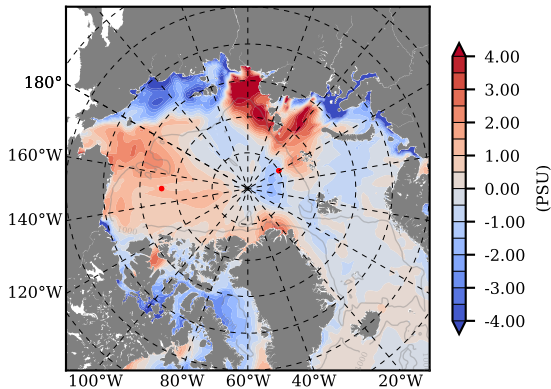

BCTTWINERA5SSNVC mean Temp diff with init. state over 2003
@ depth 0 m

BCTTWINERA5SSNVC mean Temp diff with init. state over 2003
@ depth 97 m

BCTTWINERA5SSNVC mean Sal diff with init. state over 2003
@ depth 0 m

BCTTWINERA5SSNVC mean Sal diff with init. state over 2003
@ depth 97 m