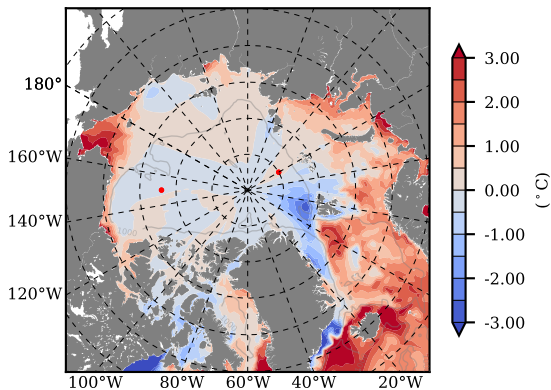

BCTTWINERA5SSNVC mean Temp diff with init. state over 2004
@ depth 0 m

BCTTWINERA5SSNVC mean Temp diff with init. state over 2004
@ depth 97 m

BCTTWINERA5SSNVC mean Sal diff with init. state over 2004
@ depth 0 m

BCTTWINERA5SSNVC mean Sal diff with init. state over 2004
@ depth 97 m