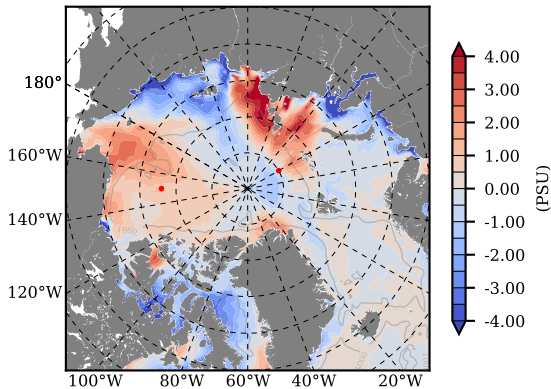

BCTTWINERA5SSNVC mean Temp diff with init. state over 2004
@ depth 0 m

BCTTWINERA5SSNVC mean Temp diff with init. state over 2004
@ depth 97 m

BCTTWINERA5SSNVC mean Sal diff with init. state over 2004
@ depth 0 m

BCTTWINERA5SSNVC mean Sal diff with init. state over 2004
@ depth 97 m