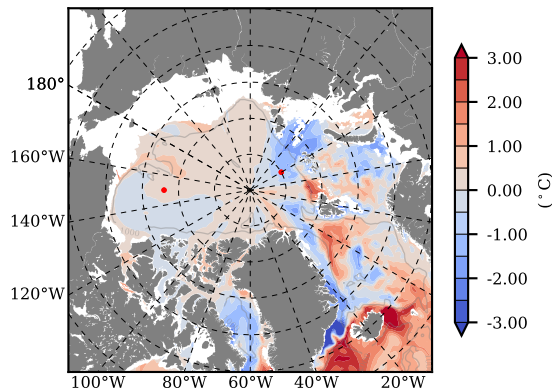

BCTTWINERA5SSNVC mean Temp diff with init. state over 2004
@ depth 0 m

BCTTWINERA5SSNVC mean Temp diff with init. state over 2004
@ depth 97 m

BCTTWINERA5SSNVC mean Sal diff with init. state over 2004
@ depth 0 m

BCTTWINERA5SSNVC mean Sal diff with init. state over 2004
@ depth 97 m