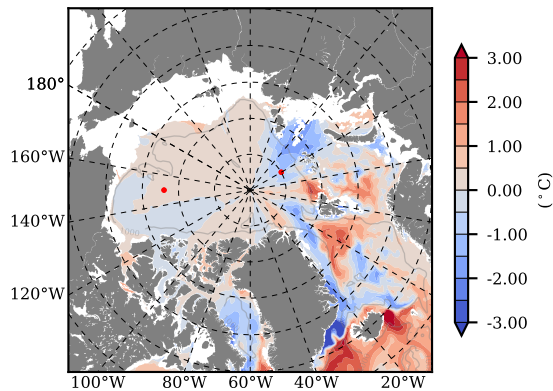

BCTTWINERA5SSNVC mean Temp diff with init. state over 2005  
@ depth 0 m

BCTTWINERA5SSNVC mean Temp diff with init. state over 2005  
@ depth 97 m

BCTTWINERA5SSNVC mean Sal diff with init. state over 2005  
@ depth 0 m

BCTTWINERA5SSNVC mean Sal diff with init. state over 2005  
@ depth 97 m