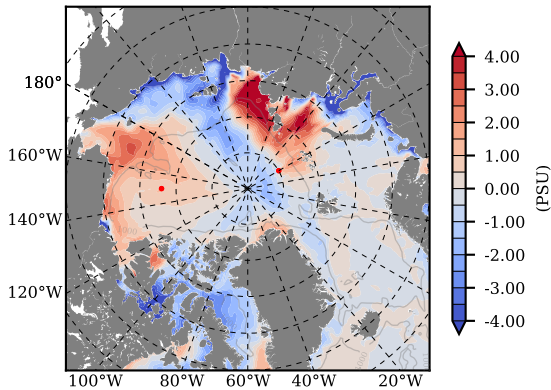

BCTTWINERA5SSNVC mean Temp diff with init. state over 2005  
@ depth 0 m

BCTTWINERA5SSNVC mean Temp diff with init. state over 2005  
@ depth 97 m

BCTTWINERA5SSNVC mean Sal diff with init. state over 2005  
@ depth 0 m

BCTTWINERA5SSNVC mean Sal diff with init. state over 2005  
@ depth 97 m