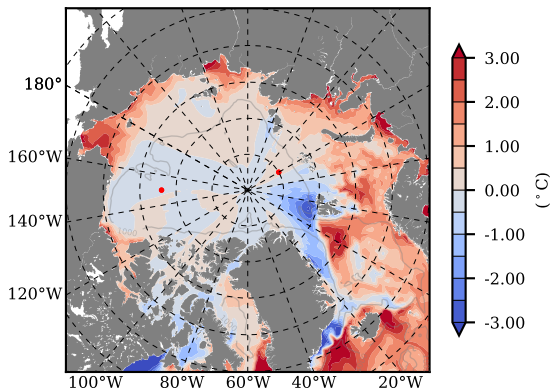

BCTTWINERA5SSNVC mean Temp diff with init. state over 2005  
@ depth 0 m

BCTTWINERA5SSNVC mean Temp diff with init. state over 2005  
@ depth 97 m

BCTTWINERA5SSNVC mean Sal diff with init. state over 2005  
@ depth 0 m

BCTTWINERA5SSNVC mean Sal diff with init. state over 2005  
@ depth 97 m