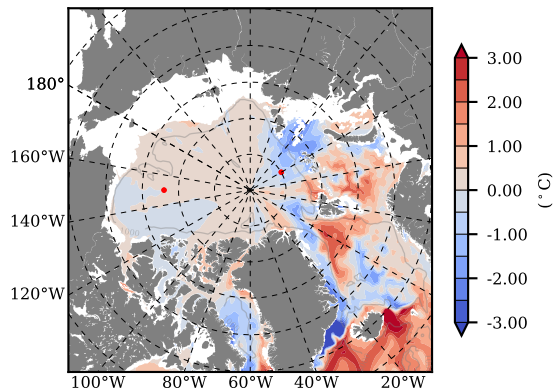

BCTTWINERA5SSNVC mean Temp diff with init. state over 2006  
@ depth 0 m

BCTTWINERA5SSNVC mean Temp diff with init. state over 2006  
@ depth 97 m

BCTTWINERA5SSNVC mean Sal diff with init. state over 2006  
@ depth 0 m

BCTTWINERA5SSNVC mean Sal diff with init. state over 2006  
@ depth 97 m