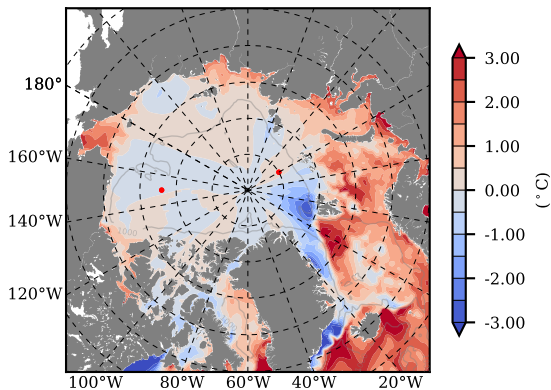

BCTTWINERA5SSNVC mean Temp diff with init. state over 2006  
@ depth 0 m

BCTTWINERA5SSNVC mean Temp diff with init. state over 2006  
@ depth 97 m

BCTTWINERA5SSNVC mean Sal diff with init. state over 2006  
@ depth 0 m

BCTTWINERA5SSNVC mean Sal diff with init. state over 2006  
@ depth 97 m