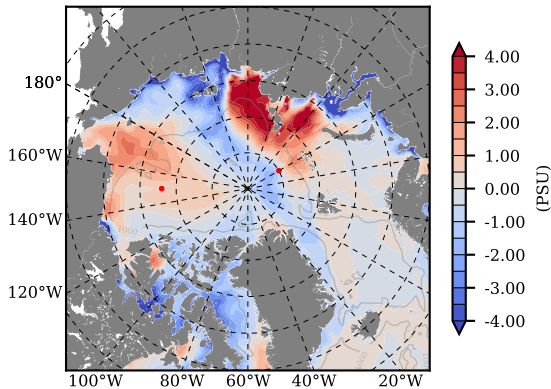

BCTTWINERA5SSNVC mean Temp diff with init. state over 2006  
@ depth 0 m

BCTTWINERA5SSNVC mean Temp diff with init. state over 2006  
@ depth 97 m

BCTTWINERA5SSNVC mean Sal diff with init. state over 2006  
@ depth 0 m

BCTTWINERA5SSNVC mean Sal diff with init. state over 2006  
@ depth 97 m