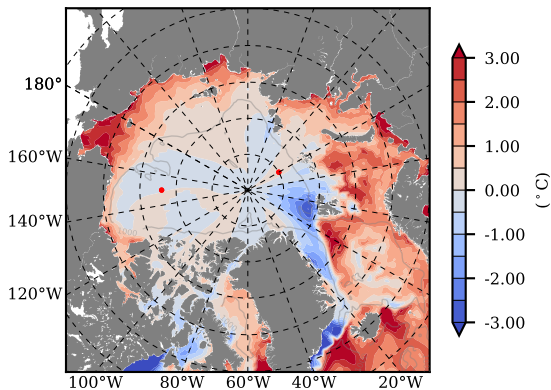

BCTTWINERA5SSNVC mean Temp diff with init. state over 2007
@ depth 0 m

BCTTWINERA5SSNVC mean Temp diff with init. state over 2007
@ depth 97 m

BCTTWINERA5SSNVC mean Sal diff with init. state over 2007
@ depth 0 m

BCTTWINERA5SSNVC mean Sal diff with init. state over 2007
@ depth 97 m