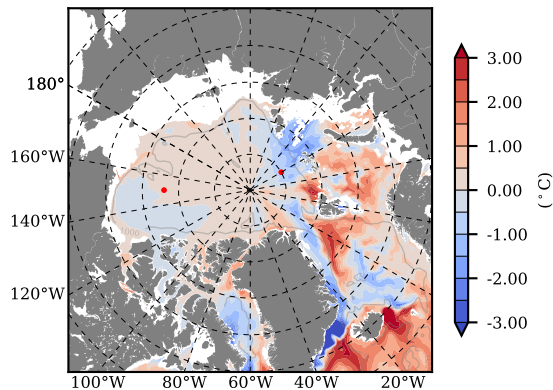

BCTTWINERA5SSNVC mean Temp diff with init. state over 2007
@ depth 0 m

BCTTWINERA5SSNVC mean Temp diff with init. state over 2007
@ depth 97 m

BCTTWINERA5SSNVC mean Sal diff with init. state over 2007
@ depth 0 m

BCTTWINERA5SSNVC mean Sal diff with init. state over 2007
@ depth 97 m