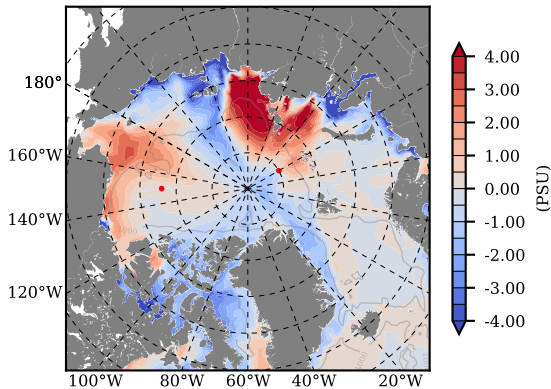

BCTTWINERA5SSNVC mean Temp diff with init. state over 2007
@ depth 0 m

BCTTWINERA5SSNVC mean Temp diff with init. state over 2007
@ depth 97 m

BCTTWINERA5SSNVC mean Sal diff with init. state over 2007
@ depth 0 m

BCTTWINERA5SSNVC mean Sal diff with init. state over 2007
@ depth 97 m