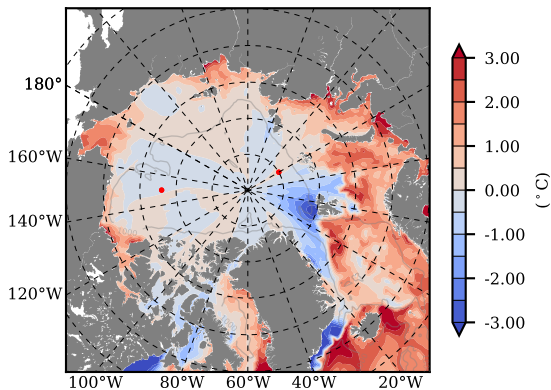

BCTTWINERA5SSNVC mean Temp diff with init. state over 2008  
@ depth 0 m

BCTTWINERA5SSNVC mean Temp diff with init. state over 2008  
@ depth 97 m

BCTTWINERA5SSNVC mean Sal diff with init. state over 2008  
@ depth 0 m

BCTTWINERA5SSNVC mean Sal diff with init. state over 2008  
@ depth 97 m