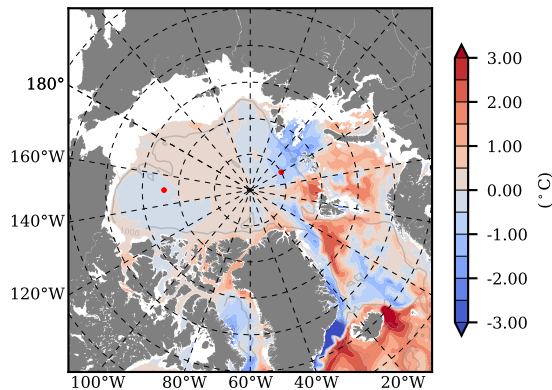

BCTTWINERA5SSNVC mean Temp diff with init. state over 2008  
@ depth 0 m

BCTTWINERA5SSNVC mean Temp diff with init. state over 2008  
@ depth 97 m

BCTTWINERA5SSNVC mean Sal diff with init. state over 2008  
@ depth 0 m

BCTTWINERA5SSNVC mean Sal diff with init. state over 2008  
@ depth 97 m