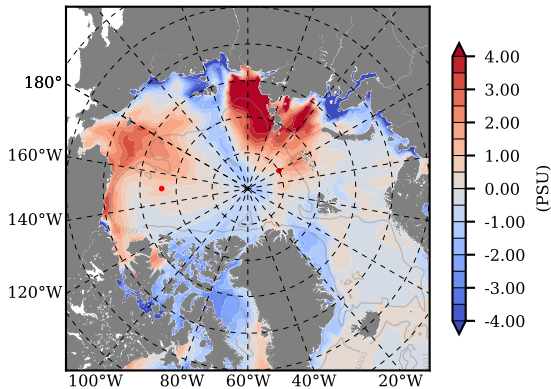

BCTTWINERA5SSNVC mean Temp diff with init. state over 2008  
@ depth 0 m

BCTTWINERA5SSNVC mean Temp diff with init. state over 2008  
@ depth 97 m

BCTTWINERA5SSNVC mean Sal diff with init. state over 2008  
@ depth 0 m

BCTTWINERA5SSNVC mean Sal diff with init. state over 2008  
@ depth 97 m