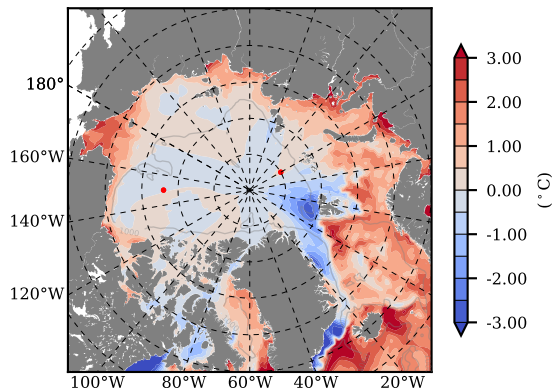

BCTTWINERA5SSNVC mean Temp diff with init. state over 2009
@ depth 0 m

BCTTWINERA5SSNVC mean Temp diff with init. state over 2009
@ depth 97 m

BCTTWINERA5SSNVC mean Sal diff with init. state over 2009
@ depth 0 m

BCTTWINERA5SSNVC mean Sal diff with init. state over 2009
@ depth 97 m