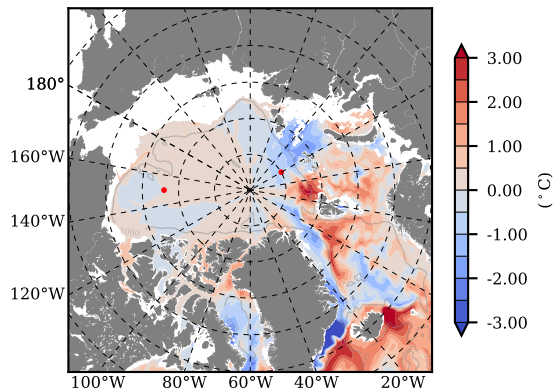

BCTTWINERA5SSNVC mean Temp diff with init. state over 2009
@ depth 0 m

BCTTWINERA5SSNVC mean Temp diff with init. state over 2009
@ depth 97 m

BCTTWINERA5SSNVC mean Sal diff with init. state over 2009
@ depth 0 m

BCTTWINERA5SSNVC mean Sal diff with init. state over 2009
@ depth 97 m