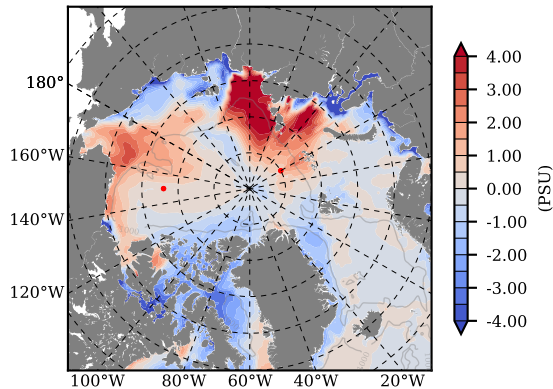

BCTTWINERA5SSNVC mean Temp diff with init. state over 2009
@ depth 0 m

BCTTWINERA5SSNVC mean Temp diff with init. state over 2009
@ depth 97 m

BCTTWINERA5SSNVC mean Sal diff with init. state over 2009
@ depth 0 m

BCTTWINERA5SSNVC mean Sal diff with init. state over 2009
@ depth 97 m