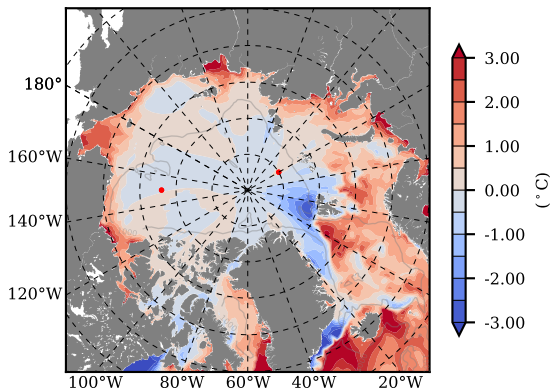

BCTTWINERA5SSNVC mean Temp diff with init. state over 2010  
@ depth 0 m

BCTTWINERA5SSNVC mean Temp diff with init. state over 2010  
@ depth 97 m

BCTTWINERA5SSNVC mean Sal diff with init. state over 2010  
@ depth 0 m

BCTTWINERA5SSNVC mean Sal diff with init. state over 2010  
@ depth 97 m