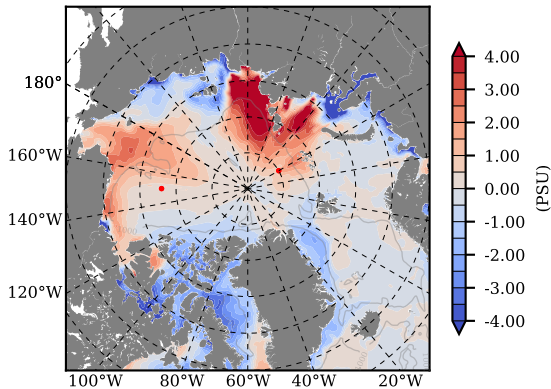

BCTTWINERA5SSNVC mean Temp diff with init. state over 2010  
@ depth 0 m

BCTTWINERA5SSNVC mean Temp diff with init. state over 2010  
@ depth 97 m

BCTTWINERA5SSNVC mean Sal diff with init. state over 2010  
@ depth 0 m

BCTTWINERA5SSNVC mean Sal diff with init. state over 2010  
@ depth 97 m