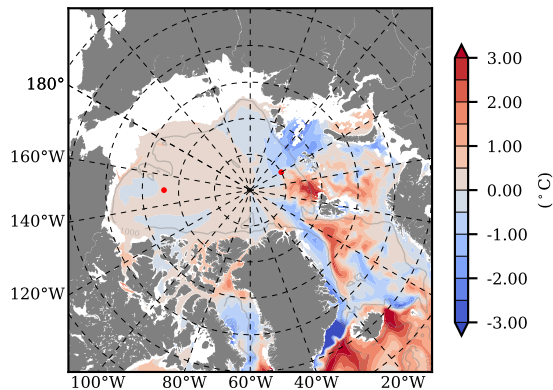

BCTTWINERA5SSNVC mean Temp diff with init. state over 2010  
@ depth 0 m

BCTTWINERA5SSNVC mean Temp diff with init. state over 2010  
@ depth 97 m

BCTTWINERA5SSNVC mean Sal diff with init. state over 2010  
@ depth 0 m

BCTTWINERA5SSNVC mean Sal diff with init. state over 2010  
@ depth 97 m