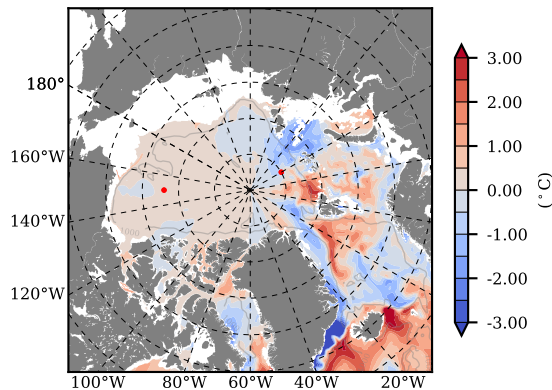

BCTTWINERA5SSNVC mean Temp diff with init. state over 2011
@ depth 0 m

BCTTWINERA5SSNVC mean Temp diff with init. state over 2011
@ depth 97 m

BCTTWINERA5SSNVC mean Sal diff with init. state over 2011
@ depth 0 m

BCTTWINERA5SSNVC mean Sal diff with init. state over 2011
@ depth 97 m