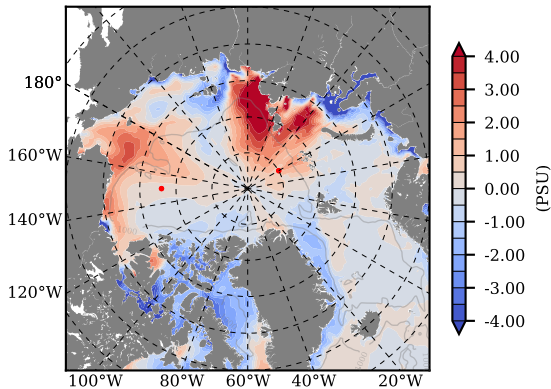

BCTTWINERA5SSNVC mean Temp diff with init. state over 2011
@ depth 0 m

BCTTWINERA5SSNVC mean Temp diff with init. state over 2011
@ depth 97 m

BCTTWINERA5SSNVC mean Sal diff with init. state over 2011
@ depth 0 m

BCTTWINERA5SSNVC mean Sal diff with init. state over 2011
@ depth 97 m