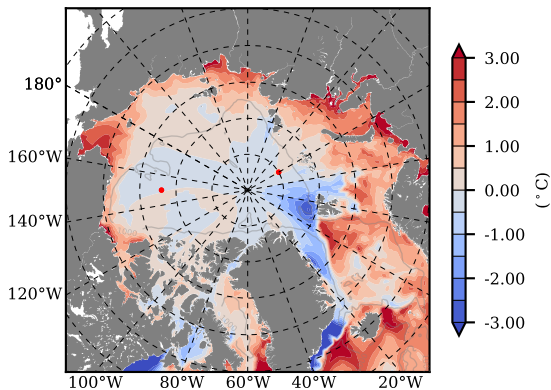

BCTTWINERA5SSNVC mean Temp diff with init. state over 2011
@ depth 0 m

BCTTWINERA5SSNVC mean Temp diff with init. state over 2011
@ depth 97 m

BCTTWINERA5SSNVC mean Sal diff with init. state over 2011
@ depth 0 m

BCTTWINERA5SSNVC mean Sal diff with init. state over 2011
@ depth 97 m