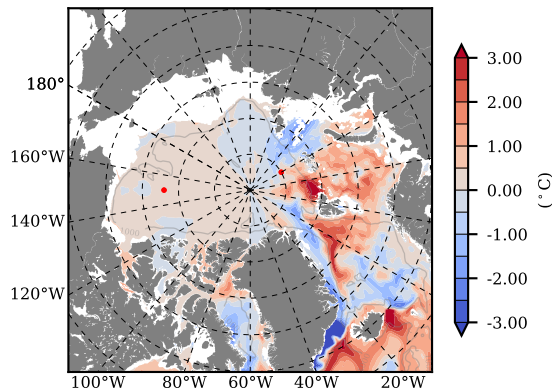

BCTTWINERA5SSNVC mean Temp diff with init. state over 2012
@ depth 0 m

BCTTWINERA5SSNVC mean Temp diff with init. state over 2012
@ depth 97 m

BCTTWINERA5SSNVC mean Sal diff with init. state over 2012
@ depth 0 m

BCTTWINERA5SSNVC mean Sal diff with init. state over 2012
@ depth 97 m