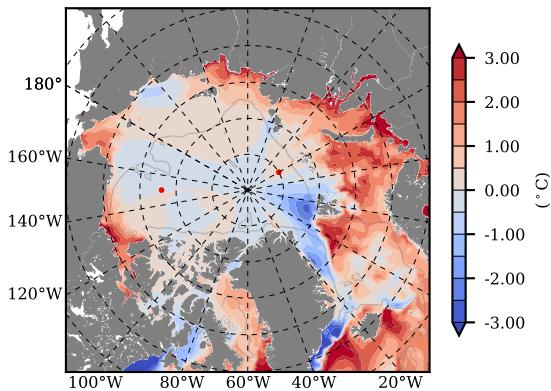

BCTTWINERA5SSNVC mean Temp diff with init. state over 2012
@ depth 0 m

BCTTWINERA5SSNVC mean Temp diff with init. state over 2012
@ depth 97 m

BCTTWINERA5SSNVC mean Sal diff with init. state over 2012
@ depth 0 m

BCTTWINERA5SSNVC mean Sal diff with init. state over 2012
@ depth 97 m