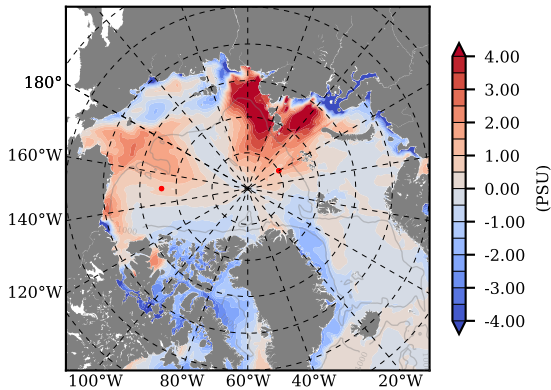

BCTTWINERA5SSNVC mean Temp diff with init. state over 2012
@ depth 0 m

BCTTWINERA5SSNVC mean Temp diff with init. state over 2012
@ depth 97 m

BCTTWINERA5SSNVC mean Sal diff with init. state over 2012
@ depth 0 m

BCTTWINERA5SSNVC mean Sal diff with init. state over 2012
@ depth 97 m