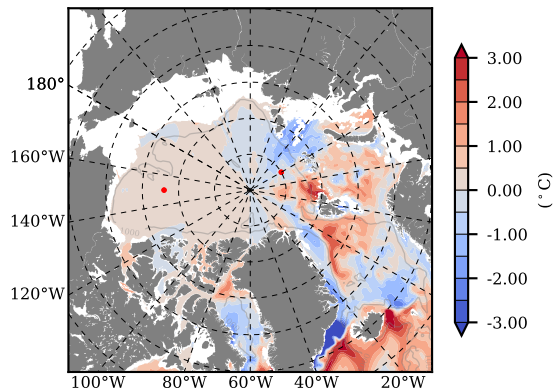

BCTTWINERA5SSNVC mean Temp diff with init. state over 2013
@ depth 0 m

BCTTWINERA5SSNVC mean Temp diff with init. state over 2013
@ depth 97 m

BCTTWINERA5SSNVC mean Sal diff with init. state over 2013
@ depth 0 m

BCTTWINERA5SSNVC mean Sal diff with init. state over 2013
@ depth 97 m