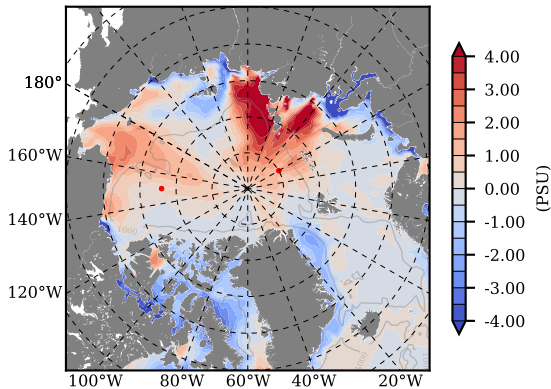

BCTTWINERA5SSNVC mean Temp diff with init. state over 2013
@ depth 0 m

BCTTWINERA5SSNVC mean Temp diff with init. state over 2013
@ depth 97 m

BCTTWINERA5SSNVC mean Sal diff with init. state over 2013
@ depth 0 m

BCTTWINERA5SSNVC mean Sal diff with init. state over 2013
@ depth 97 m