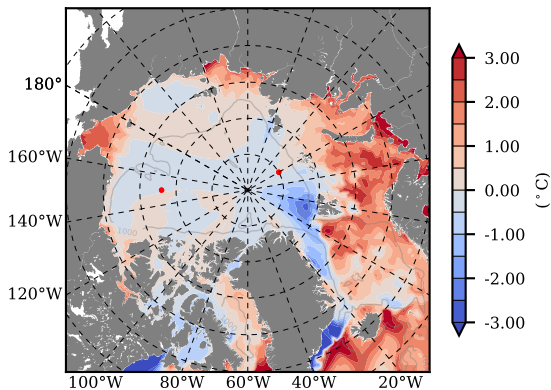

BCTTWINERA5SSNVC mean Temp diff with init. state over 2013
@ depth 0 m

BCTTWINERA5SSNVC mean Temp diff with init. state over 2013
@ depth 97 m

BCTTWINERA5SSNVC mean Sal diff with init. state over 2013
@ depth 0 m

BCTTWINERA5SSNVC mean Sal diff with init. state over 2013
@ depth 97 m