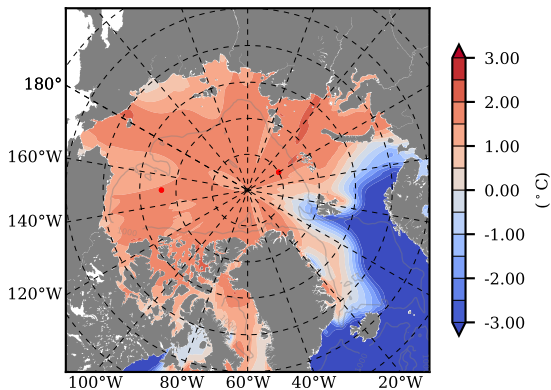

BCTTWINERA5SSNVC mean Temp diff with init. state over 2014  
@ depth 0 m

BCTTWINERA5SSNVC mean Temp diff with init. state over 2014  
@ depth 97 m

BCTTWINERA5SSNVC mean Sal diff with init. state over 2014  
@ depth 0 m

BCTTWINERA5SSNVC mean Sal diff with init. state over 2014  
@ depth 97 m