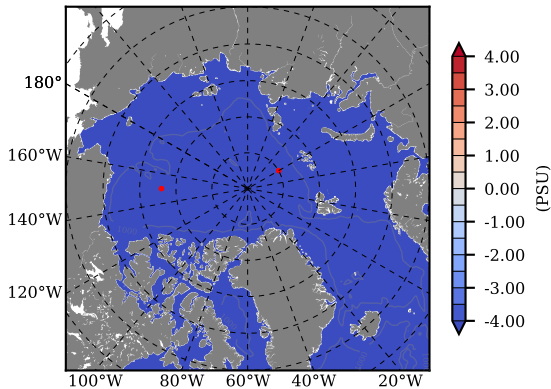

BCTTWINERA5SSNVC mean Temp diff with init. state over 2014  
@ depth 0 m

BCTTWINERA5SSNVC mean Temp diff with init. state over 2014  
@ depth 97 m

BCTTWINERA5SSNVC mean Sal diff with init. state over 2014  
@ depth 0 m

BCTTWINERA5SSNVC mean Sal diff with init. state over 2014  
@ depth 97 m