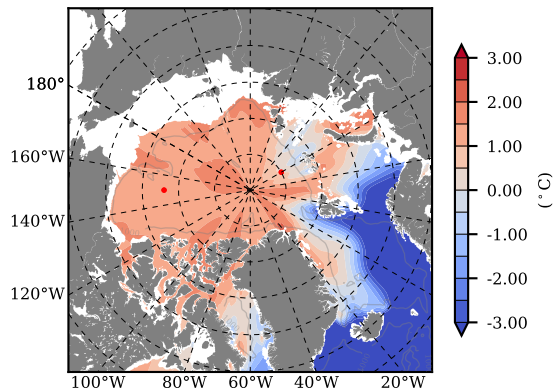

BCTTWINERA5SSNVC mean Temp diff with init. state over 2014  
@ depth 0 m

BCTTWINERA5SSNVC mean Temp diff with init. state over 2014  
@ depth 97 m

BCTTWINERA5SSNVC mean Sal diff with init. state over 2014  
@ depth 0 m

BCTTWINERA5SSNVC mean Sal diff with init. state over 2014  
@ depth 97 m