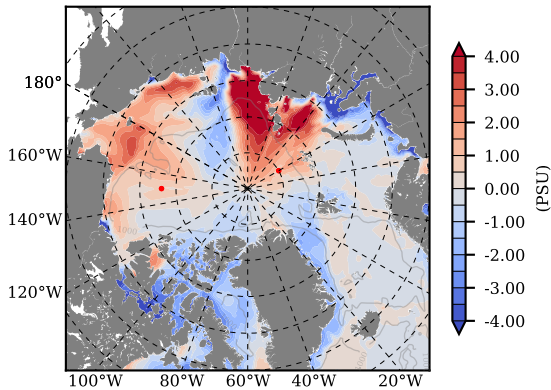

BCTTWINERA5SSNVC mean Temp diff with init. state over 2015  
@ depth 0 m

BCTTWINERA5SSNVC mean Temp diff with init. state over 2015  
@ depth 97 m

BCTTWINERA5SSNVC mean Sal diff with init. state over 2015  
@ depth 0 m

BCTTWINERA5SSNVC mean Sal diff with init. state over 2015  
@ depth 97 m