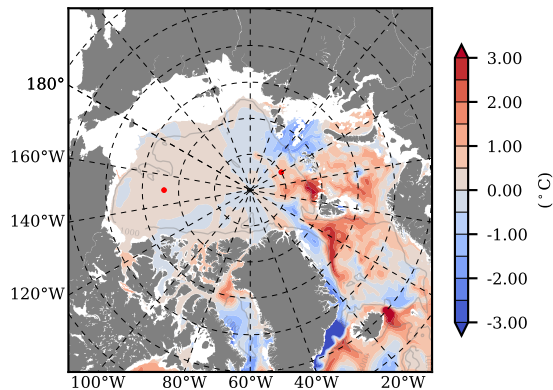

BCTTWINERA5SSNVC mean Temp diff with init. state over 2015  
@ depth 0 m

BCTTWINERA5SSNVC mean Temp diff with init. state over 2015  
@ depth 97 m

BCTTWINERA5SSNVC mean Sal diff with init. state over 2015  
@ depth 0 m

BCTTWINERA5SSNVC mean Sal diff with init. state over 2015  
@ depth 97 m