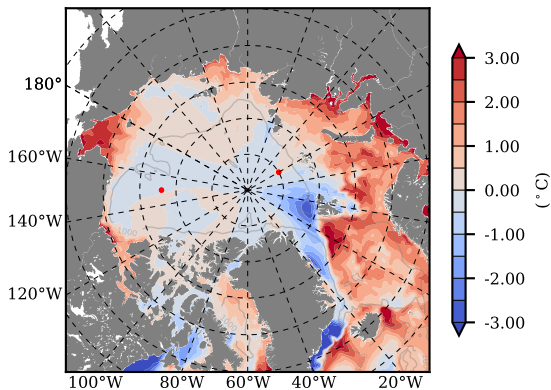

BCTTWINERA5SSNVC mean Temp diff with init. state over 2015  
@ depth 0 m

BCTTWINERA5SSNVC mean Temp diff with init. state over 2015  
@ depth 97 m

BCTTWINERA5SSNVC mean Sal diff with init. state over 2015  
@ depth 0 m

BCTTWINERA5SSNVC mean Sal diff with init. state over 2015  
@ depth 97 m