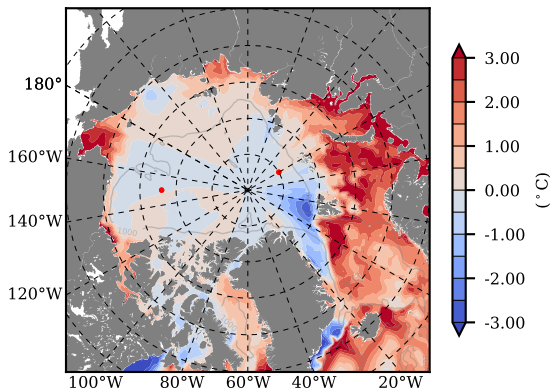

BCTTWINERA5SSNVC mean Temp diff with init. state over 2016
@ depth 0 m

BCTTWINERA5SSNVC mean Temp diff with init. state over 2016
@ depth 97 m

BCTTWINERA5SSNVC mean Sal diff with init. state over 2016
@ depth 0 m

BCTTWINERA5SSNVC mean Sal diff with init. state over 2016
@ depth 97 m