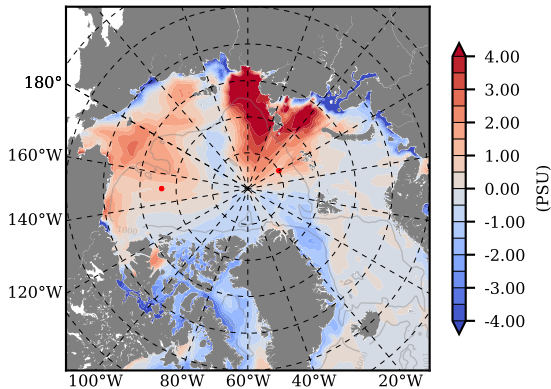

BCTTWINERA5SSNVC mean Temp diff with init. state over 2016
@ depth 0 m

BCTTWINERA5SSNVC mean Temp diff with init. state over 2016
@ depth 97 m

BCTTWINERA5SSNVC mean Sal diff with init. state over 2016
@ depth 0 m

BCTTWINERA5SSNVC mean Sal diff with init. state over 2016
@ depth 97 m