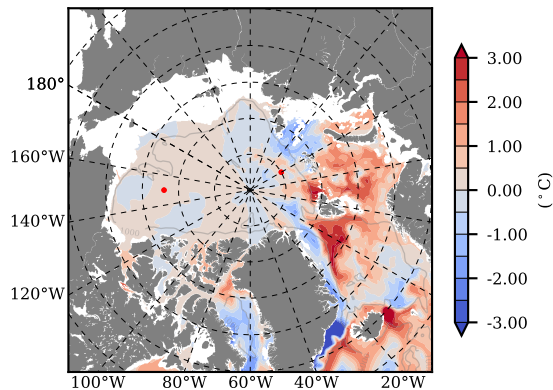

BCTTWINERA5SSNVC mean Temp diff with init. state over 2016
@ depth 0 m

BCTTWINERA5SSNVC mean Temp diff with init. state over 2016
@ depth 97 m

BCTTWINERA5SSNVC mean Sal diff with init. state over 2016
@ depth 0 m

BCTTWINERA5SSNVC mean Sal diff with init. state over 2016
@ depth 97 m