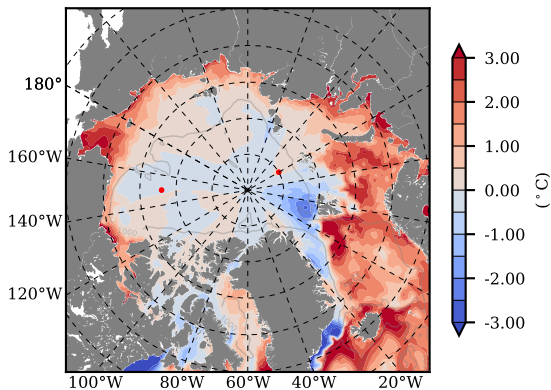

BCTTWINERA5SSNVC mean Temp diff with init. state over 2017  
@ depth 0 m

BCTTWINERA5SSNVC mean Temp diff with init. state over 2017  
@ depth 97 m

BCTTWINERA5SSNVC mean Sal diff with init. state over 2017  
@ depth 0 m

BCTTWINERA5SSNVC mean Sal diff with init. state over 2017  
@ depth 97 m