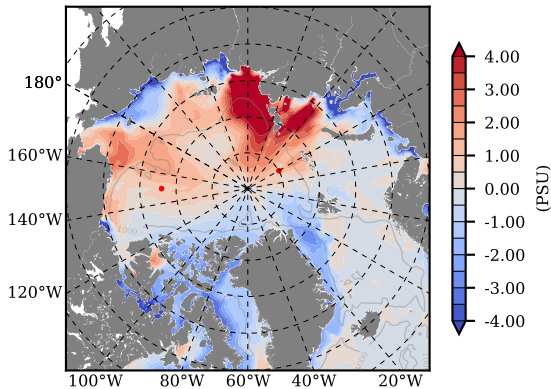

BCTTWINERA5SSNVC mean Temp diff with init. state over 2017  
@ depth 0 m

BCTTWINERA5SSNVC mean Temp diff with init. state over 2017  
@ depth 97 m

BCTTWINERA5SSNVC mean Sal diff with init. state over 2017  
@ depth 0 m

BCTTWINERA5SSNVC mean Sal diff with init. state over 2017  
@ depth 97 m