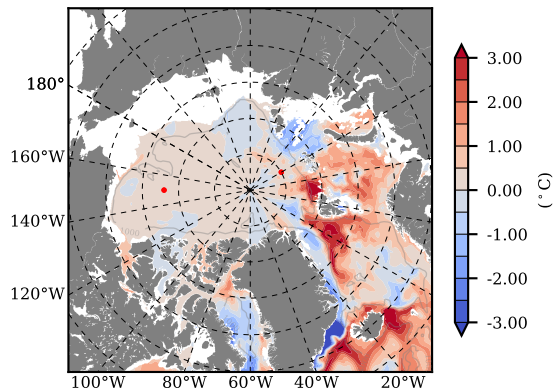

BCTTWINERA5SSNVC mean Temp diff with init. state over 2017  
@ depth 0 m

BCTTWINERA5SSNVC mean Temp diff with init. state over 2017  
@ depth 97 m

BCTTWINERA5SSNVC mean Sal diff with init. state over 2017  
@ depth 0 m

BCTTWINERA5SSNVC mean Sal diff with init. state over 2017  
@ depth 97 m