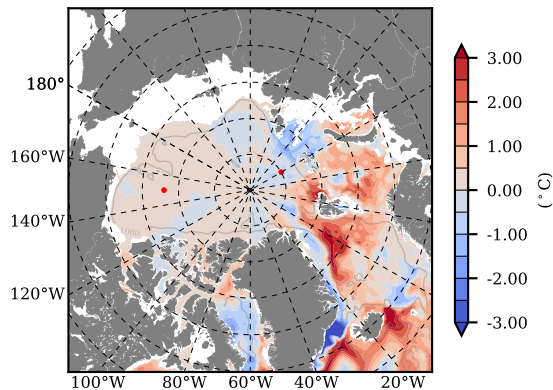

BCTTWINERA5SSNVC mean Temp diff with init. state over 2018
@ depth 0 m

BCTTWINERA5SSNVC mean Temp diff with init. state over 2018
@ depth 97 m

BCTTWINERA5SSNVC mean Sal diff with init. state over 2018
@ depth 0 m

BCTTWINERA5SSNVC mean Sal diff with init. state over 2018
@ depth 97 m