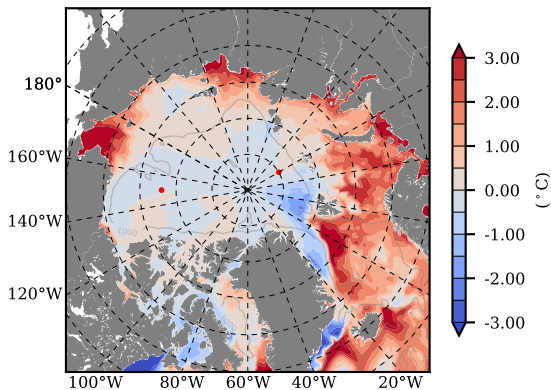

BCTTWINERA5SSNVC mean Temp diff with init. state over 2018
@ depth 0 m

BCTTWINERA5SSNVC mean Temp diff with init. state over 2018
@ depth 97 m

BCTTWINERA5SSNVC mean Sal diff with init. state over 2018
@ depth 0 m

BCTTWINERA5SSNVC mean Sal diff with init. state over 2018
@ depth 97 m