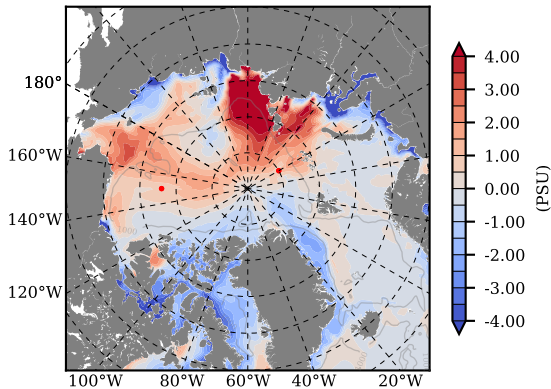

BCTTWINERA5SSNVC mean Temp diff with init. state over 2018
@ depth 0 m

BCTTWINERA5SSNVC mean Temp diff with init. state over 2018
@ depth 97 m

BCTTWINERA5SSNVC mean Sal diff with init. state over 2018
@ depth 0 m

BCTTWINERA5SSNVC mean Sal diff with init. state over 2018
@ depth 97 m