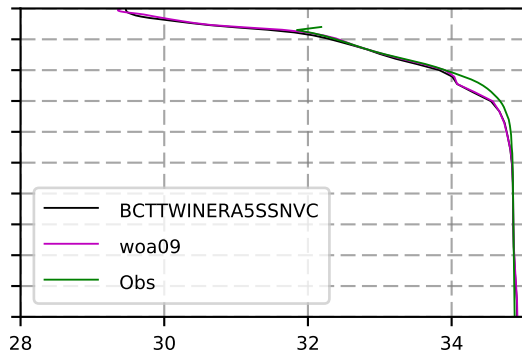

1995 mean temperature
@ moor Arctic B box

1995 mean Salinity
@ moor Arctic B box

@ moor EUR box

@ moor EUR box