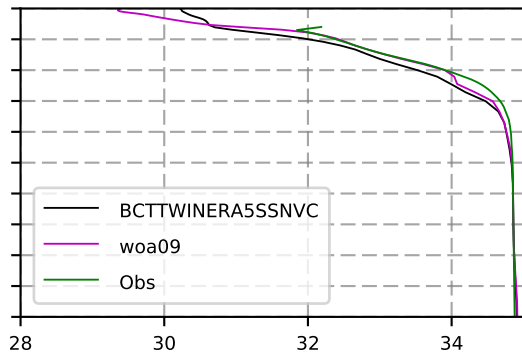

1997 mean temperature  
@ moor Arctic B box

1997 mean Salinity  
@ moor Arctic B box

@ moor EUR box

@ moor EUR box