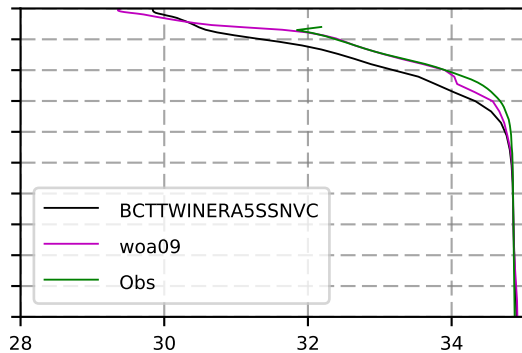

1999 mean temperature
@ moor Arctic B box

1999 mean Salinity
@ moor Arctic B box

@ moor EUR box

@ moor EUR box