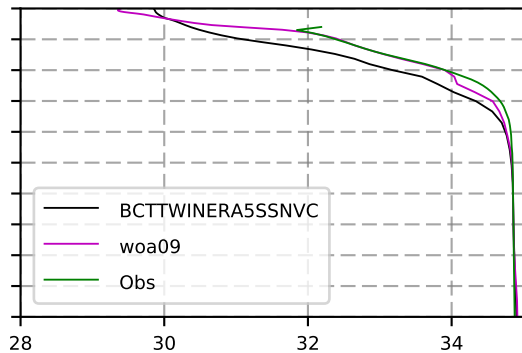

2000 mean temperature
@ moor Arctic B box

2000 mean Salinity
@ moor Arctic B box

@ moor EUR box

@ moor EUR box