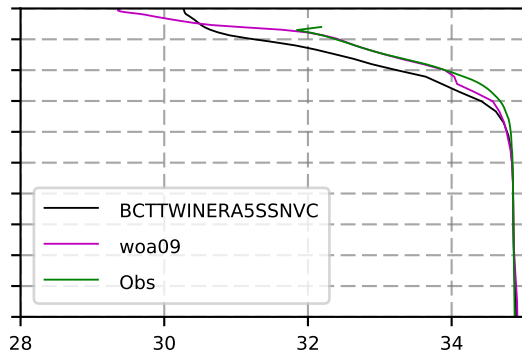

2001 mean temperature
@ moor Arctic B box

2001 mean Salinity
@ moor Arctic B box

@ moor EUR box

@ moor EUR box