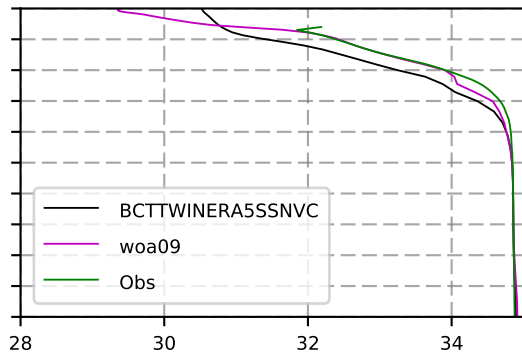

2002 mean temperature  
@ moor Arctic B box

2002 mean Salinity  
@ moor Arctic B box

@ moor EUR box

@ moor EUR box