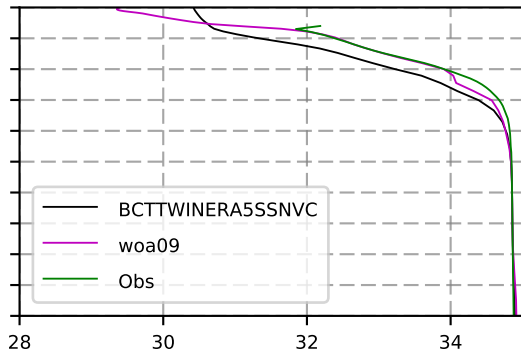

2003 mean temperature
@ moor Arctic B box

2003 mean Salinity
@ moor Arctic B box

@ moor EUR box

@ moor EUR box