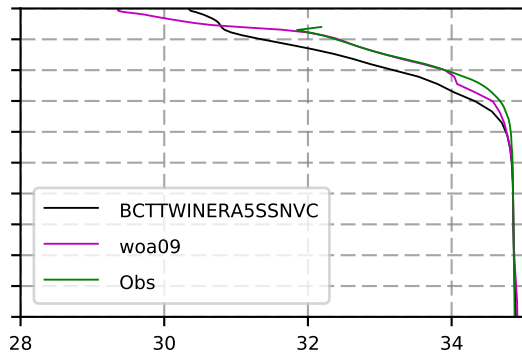

2004 mean temperature
@ moor Arctic B box

2004 mean Salinity
@ moor Arctic B box

@ moor EUR box

@ moor EUR box