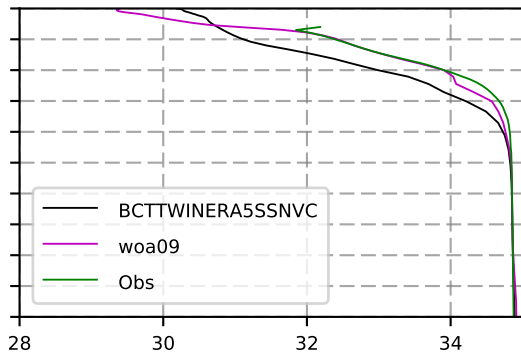

2005 mean temperature  
@ moor Arctic B box

2005 mean Salinity  
@ moor Arctic B box

@ moor EUR box

@ moor EUR box