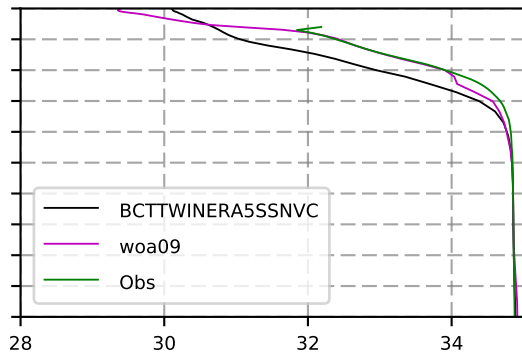

2006 mean temperature
@ moor Arctic B box

2006 mean Salinity
@ moor Arctic B box

@ moor EUR box

@ moor EUR box