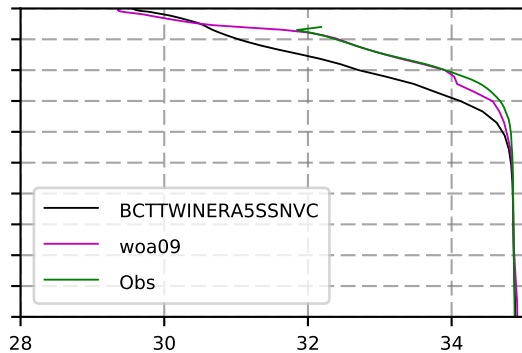

2007 mean temperature  
@ moor Arctic B box

2007 mean Salinity  
@ moor Arctic B box

@ moor EUR box

@ moor EUR box