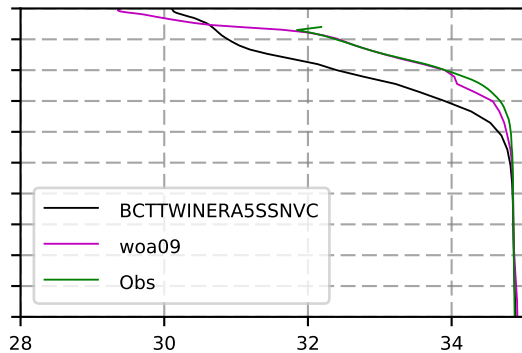

2008 mean temperature
@ moor Arctic B box

2008 mean Salinity
@ moor Arctic B box

@ moor EUR box

@ moor EUR box