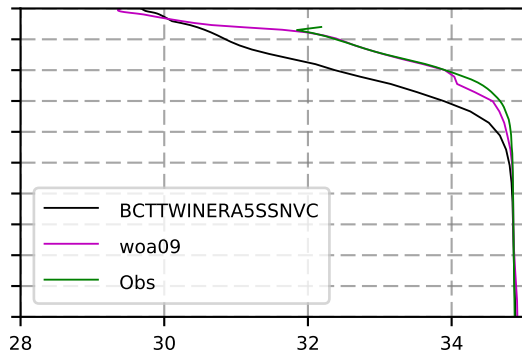

2009 mean temperature
@ moor Arctic B box

2009 mean Salinity
@ moor Arctic B box

@ moor EUR box

@ moor EUR box