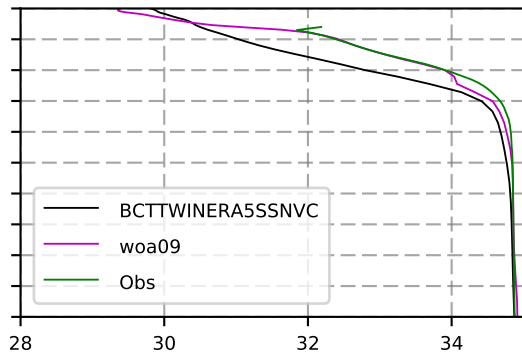

2013 mean temperature
@ moor Arctic B box

2013 mean Salinity
@ moor Arctic B box

@ moor EUR box

@ moor EUR box