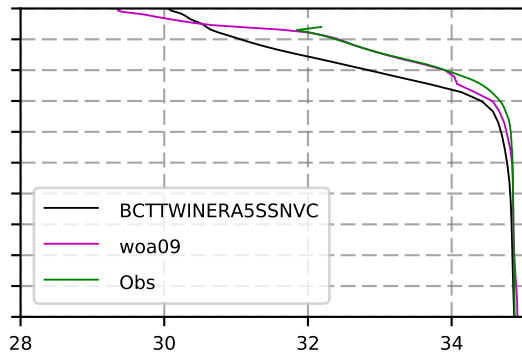

2015 mean temperature
@ moor Arctic B box

2015 mean Salinity
@ moor Arctic B box

@ moor EUR box

@ moor EUR box