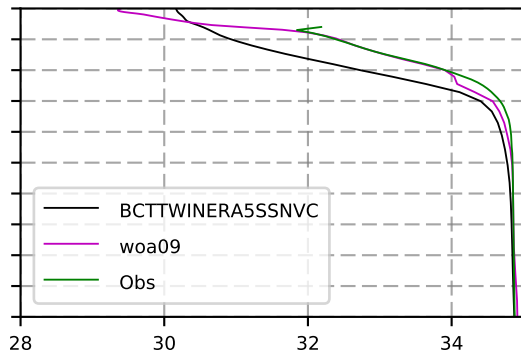

2016 mean temperature
@ moor Arctic B box

2016 mean Salinity
@ moor Arctic B box

@ moor EUR box

@ moor EUR box