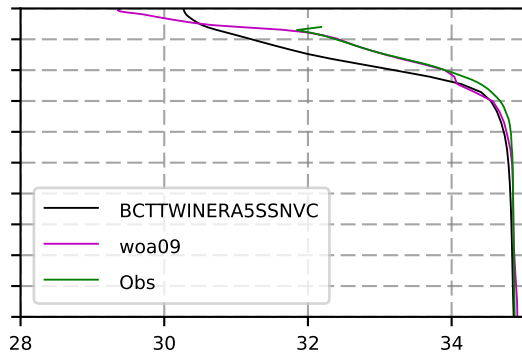

2017 mean temperature
@ moor Arctic B box

2017 mean Salinity
@ moor Arctic B box

@ moor EUR box

@ moor EUR box