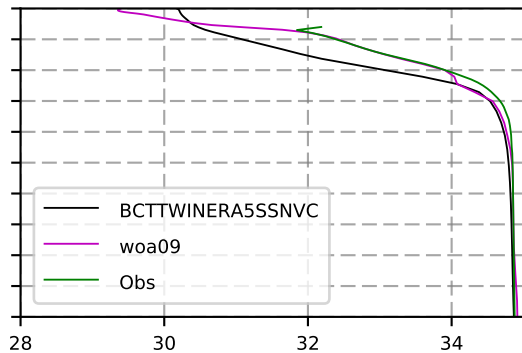

2018 mean temperature
@ moor Arctic B box

2018 mean Salinity
@ moor Arctic B box

@ moor EUR box

@ moor EUR box