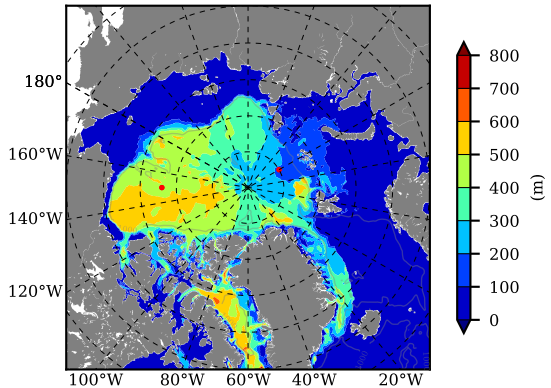

BCTTWINERA5SSRW AW Max Temp over 1995

AW Max Temp from PHC 3.0

BCTTWINERA5SSRW AW Max Temp depth

AW Max Temp depth from PHC 3.0