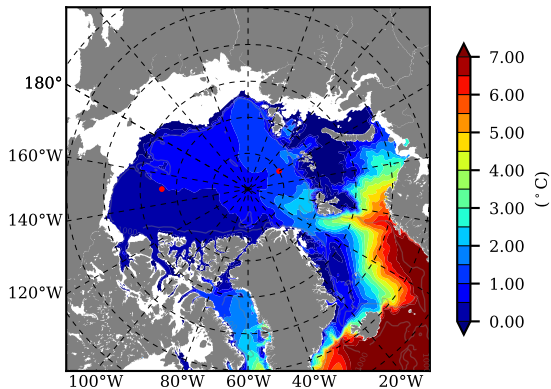

BCTTWINERA5SSRW AW Max Temp over 1995

AW Max Temp from PHC 3.0

BCTTWINERA5SSRW AW Max Temp depth

AW Max Temp depth from PHC 3.0