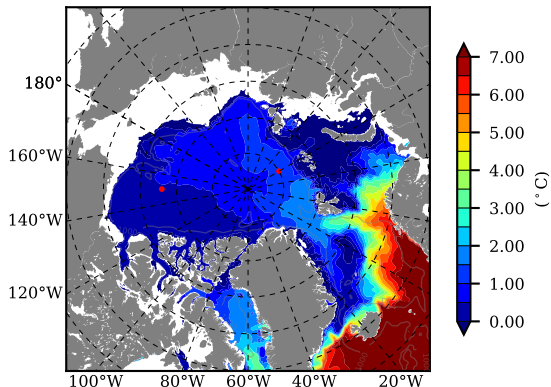

BCTTWINERA5SSRW AW Max Temp over 1996

AW Max Temp from PHC 3.0

BCTTWINERA5SSRW AW Max Temp depth

AW Max Temp depth from PHC 3.0