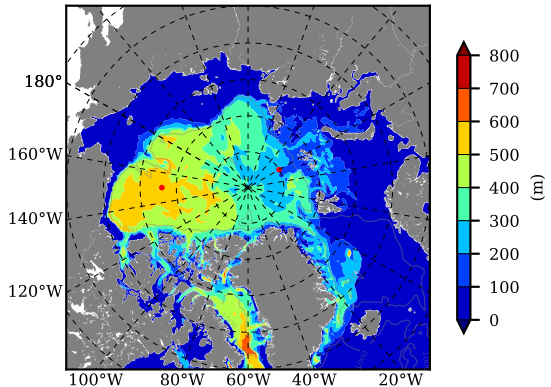

BCTTWINERA5SSRW AW Max Temp over 1996

AW Max Temp from PHC 3.0

BCTTWINERA5SSRW AW Max Temp depth

AW Max Temp depth from PHC 3.0