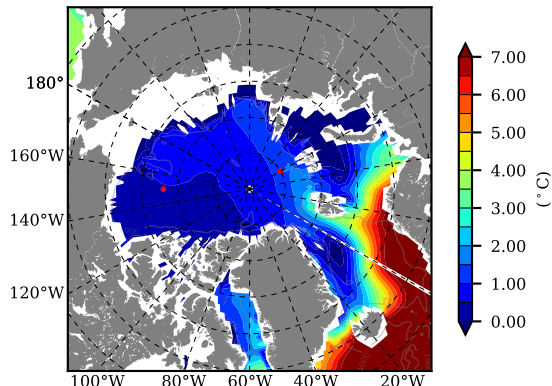

BCTTWINERA5SSRW AW Max Temp over 1997

AW Max Temp from PHC 3.0

BCTTWINERA5SSRW AW Max Temp depth

AW Max Temp depth from PHC 3.0