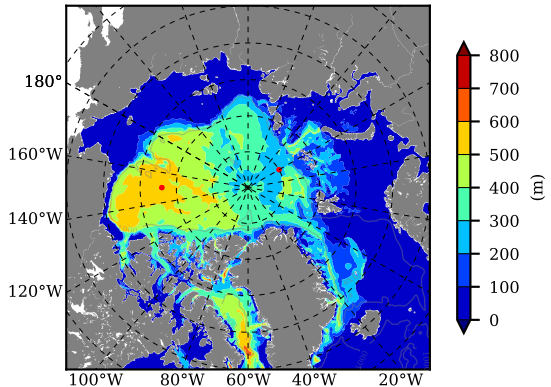

BCTTWINERA5SSRW AW Max Temp over 1997

AW Max Temp from PHC 3.0

BCTTWINERA5SSRW AW Max Temp depth

AW Max Temp depth from PHC 3.0