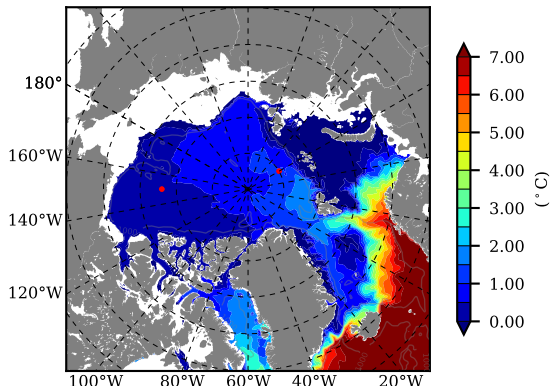

BCTTWINERA5SSRW AW Max Temp over 1997

AW Max Temp from PHC 3.0

BCTTWINERA5SSRW AW Max Temp depth

AW Max Temp depth from PHC 3.0