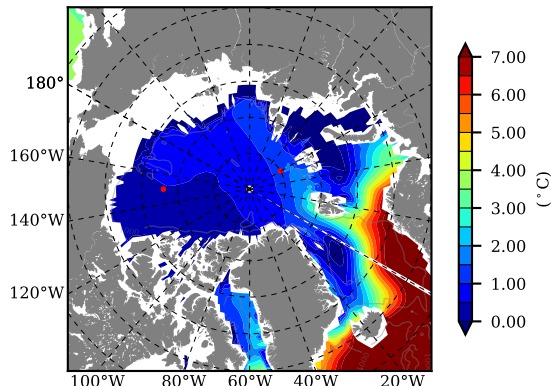

BCTTWINERA5SSRW AW Max Temp over 1998

AW Max Temp from PHC 3.0

BCTTWINERA5SSRW AW Max Temp depth

AW Max Temp depth from PHC 3.0