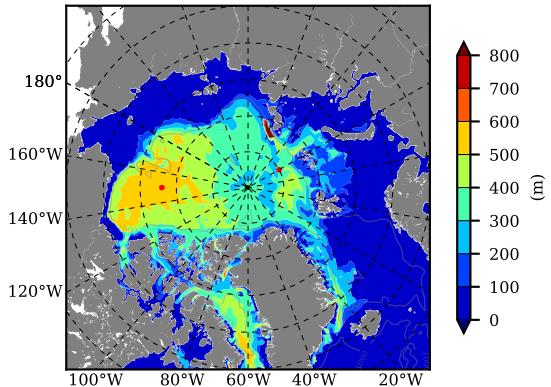

BCTTWINERA5SSRW AW Max Temp over 1998

AW Max Temp from PHC 3.0

BCTTWINERA5SSRW AW Max Temp depth

AW Max Temp depth from PHC 3.0