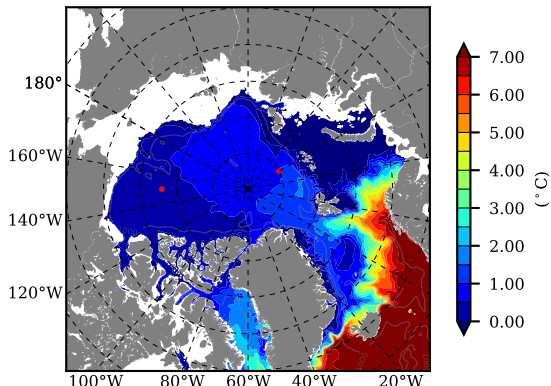

BCTTWINERA5SSRW AW Max Temp over 1998

AW Max Temp from PHC 3.0

BCTTWINERA5SSRW AW Max Temp depth

AW Max Temp depth from PHC 3.0