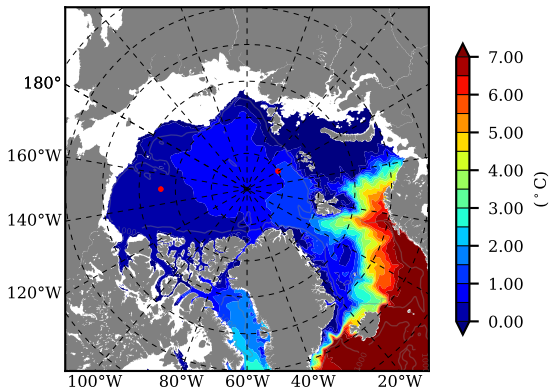

BCTTWINERA5SSRW AW Max Temp over 1999

AW Max Temp from PHC 3.0

BCTTWINERA5SSRW AW Max Temp depth

AW Max Temp depth from PHC 3.0