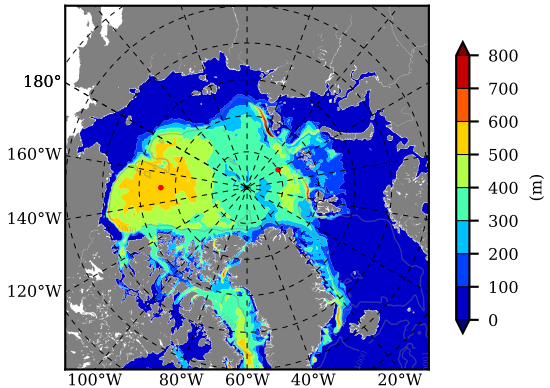

BCTTWINERA5SSRW AW Max Temp over 1999

AW Max Temp from PHC 3.0

BCTTWINERA5SSRW AW Max Temp depth

AW Max Temp depth from PHC 3.0