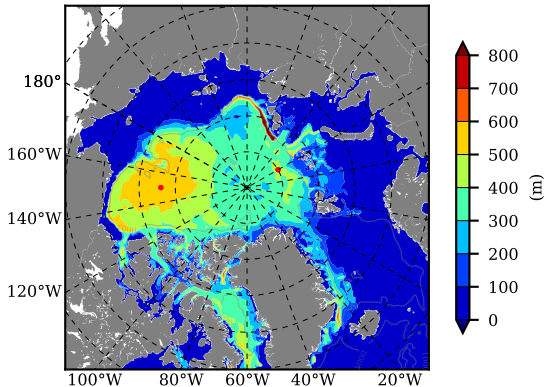

BCTTWINERA5SSRW AW Max Temp over 2000

AW Max Temp from PHC 3.0

BCTTWINERA5SSRW AW Max Temp depth

AW Max Temp depth from PHC 3.0