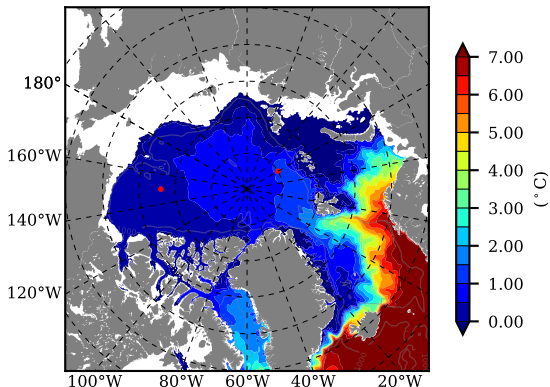

BCTTWINERA5SSRW AW Max Temp over 2000

AW Max Temp from PHC 3.0

BCTTWINERA5SSRW AW Max Temp depth

AW Max Temp depth from PHC 3.0