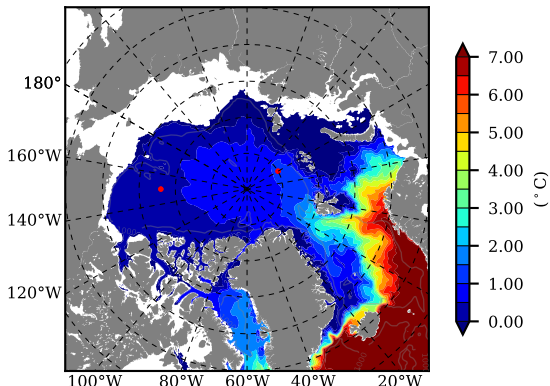

BCTTWINERA5SSRW AW Max Temp over 2001

AW Max Temp from PHC 3.0

BCTTWINERA5SSRW AW Max Temp depth

AW Max Temp depth from PHC 3.0