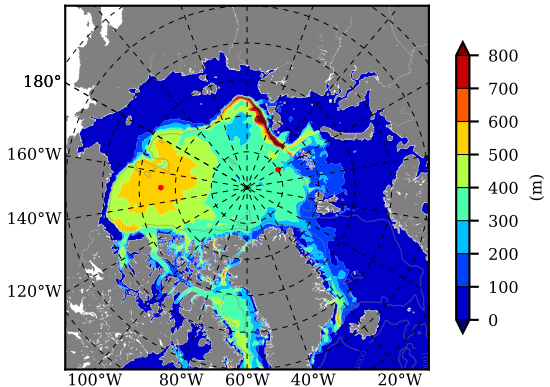

BCTTWINERA5SSRW AW Max Temp over 2001

AW Max Temp from PHC 3.0

BCTTWINERA5SSRW AW Max Temp depth

AW Max Temp depth from PHC 3.0