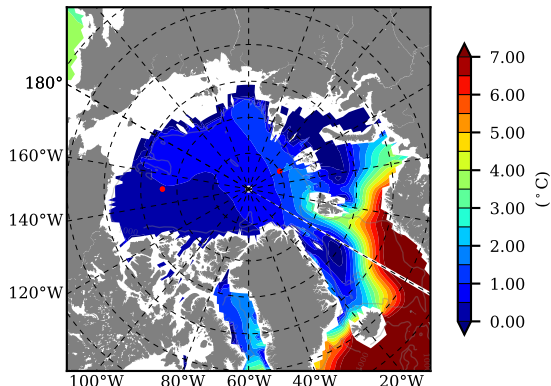

BCTTWINERA5SSRW AW Max Temp over 2001

AW Max Temp from PHC 3.0

BCTTWINERA5SSRW AW Max Temp depth

AW Max Temp depth from PHC 3.0