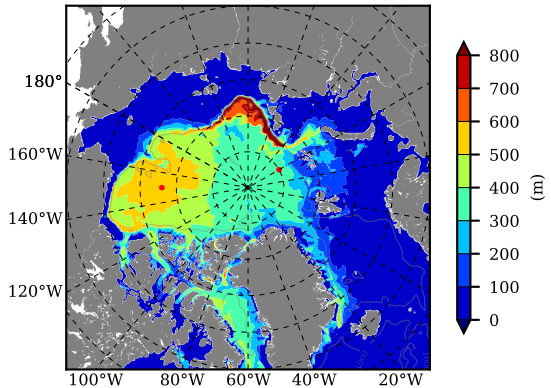

BCTTWINERA5SSRW AW Max Temp over 2002

AW Max Temp from PHC 3.0

BCTTWINERA5SSRW AW Max Temp depth

AW Max Temp depth from PHC 3.0