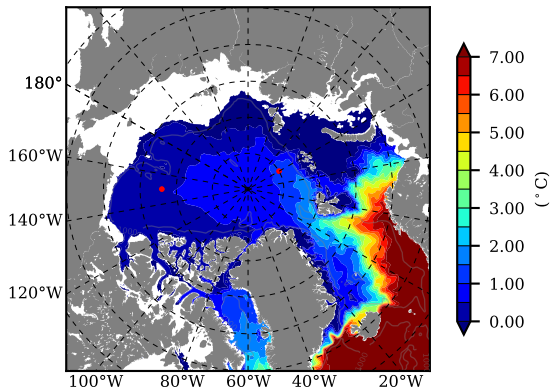

BCTTWINERA5SSRW AW Max Temp over 2002

AW Max Temp from PHC 3.0

BCTTWINERA5SSRW AW Max Temp depth

AW Max Temp depth from PHC 3.0