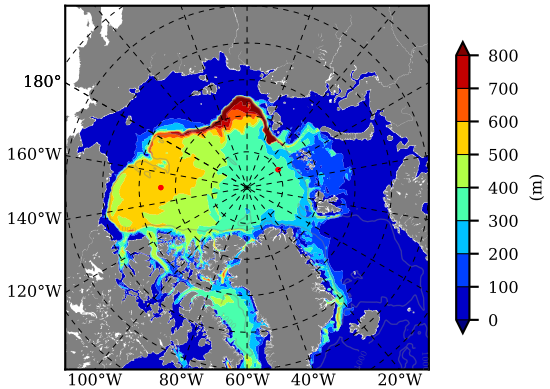

BCTTWINERA5SSRW AW Max Temp over 2004

AW Max Temp from PHC 3.0

BCTTWINERA5SSRW AW Max Temp depth

AW Max Temp depth from PHC 3.0