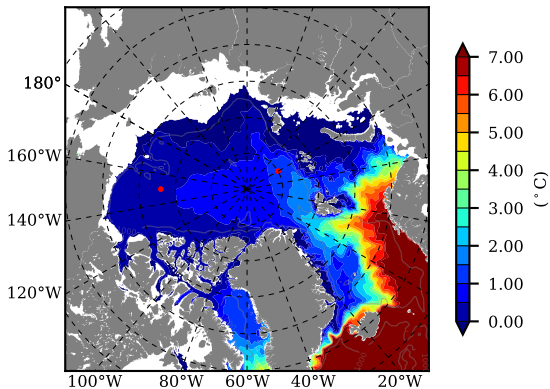

BCTTWINERA5SSRW AW Max Temp over 2004

AW Max Temp from PHC 3.0

BCTTWINERA5SSRW AW Max Temp depth

AW Max Temp depth from PHC 3.0