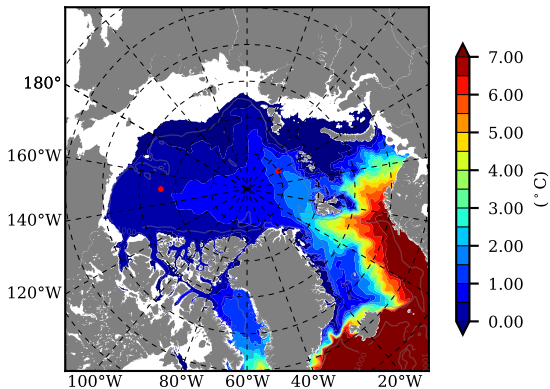

BCTTWINERA5SSRW AW Max Temp over 2005

AW Max Temp from PHC 3.0

BCTTWINERA5SSRW AW Max Temp depth

AW Max Temp depth from PHC 3.0