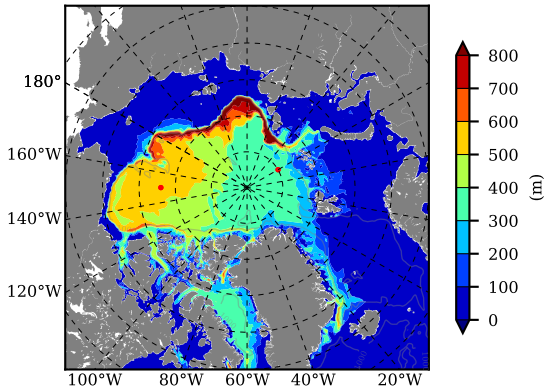

BCTTWINERA5SSRW AW Max Temp over 2005

AW Max Temp from PHC 3.0

BCTTWINERA5SSRW AW Max Temp depth

AW Max Temp depth from PHC 3.0