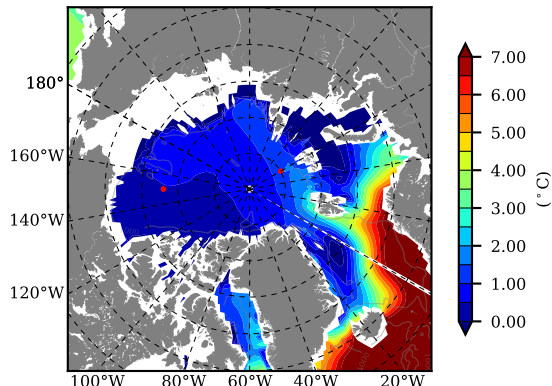

BCTTWINERA5SSRW AW Max Temp over 2006

AW Max Temp from PHC 3.0

BCTTWINERA5SSRW AW Max Temp depth

AW Max Temp depth from PHC 3.0