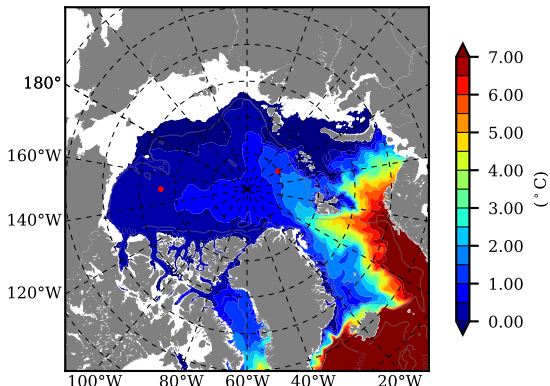

BCTTWINERA5SSRW AW Max Temp over 2006

AW Max Temp from PHC 3.0

BCTTWINERA5SSRW AW Max Temp depth

AW Max Temp depth from PHC 3.0