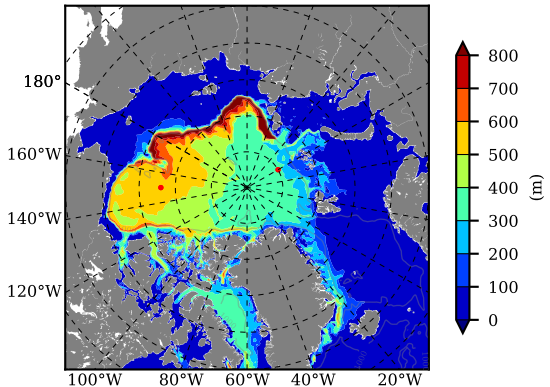

BCTTWINERA5SSRW AW Max Temp over 2006

AW Max Temp from PHC 3.0

BCTTWINERA5SSRW AW Max Temp depth

AW Max Temp depth from PHC 3.0